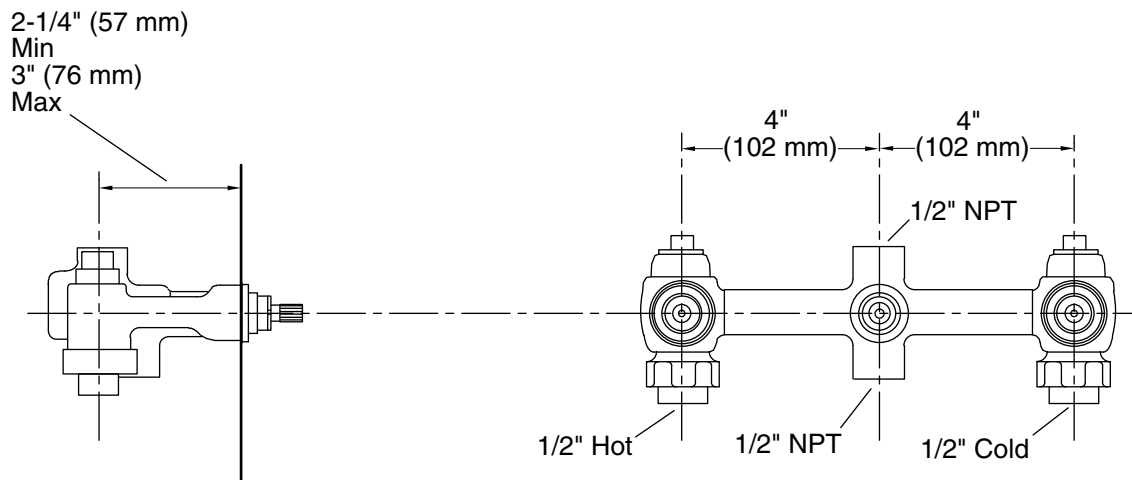

Features

- For 8" (203 mm) centers.
- 1/2" (12.7 mm) quarter-turn washerless ceramic disc valves.
- Integral diverter mechanism.
- For use with 8" widespread, three-handle wall-mount faucets.

Material

- Brass valve bodies.

Installation

- Wall-mount.

Codes/Standards

ASME A112.18.1/CSA B125.1

KOHLER® Faucet Lifetime Limited Warranty

See website for detailed warranty information.

Technical Information

All product dimensions are nominal.